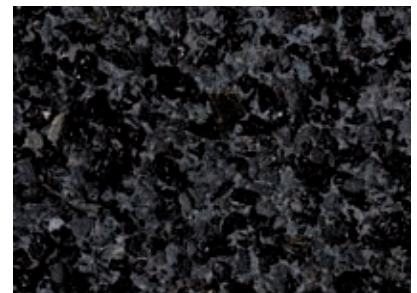

PARDAK® 110

Breccia Nero

Breccia Grigio

Breccia Marrone

Breccia Ambrogio

Breccia Giallo

Breccia Cottrio

Tagenta Type C

Tagenta Type D

Tagenta Type A

Grey

Umber Grey

Due to the printing technique the colours may differ slightly.

WHAT IF THE WORLD WERE TWICE AS BIG?

It can be, as far as we're concerned. Our world, twice as big. A world that we are helping to design and construct perfectly with our roof slab systems. Our many years of experience have made us the number one expert in rooftop paving. For sustainable roofs, livable roofs for socialising.

zoontjens.com

**THIS IS BRECCIA NERO.
THE COLOUR, THE TEXTURE
AND THE ORIGINAL SIZE. WE
WOULD LIKE TO SHOW YOU
OUR COLOUR SAMPLES IN
REAL LIFE SO YOU WILL GET
THE FULL PICTURE. AND SO
YOU CAN JOIN US IN STRIVING
FOR HIGHER GROUNDS.**