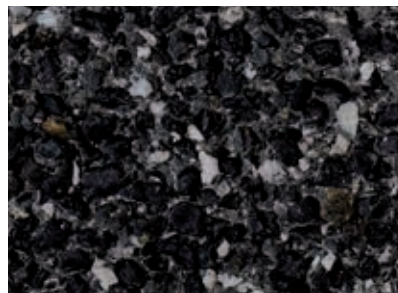

PARDAK® 110

Breccia Nero

Breccia Grigio

Breccia Marrone

Breccia Ambrogio

Breccia Giallo

Breccia Cottrio

Tagenta Type C

Tagenta Type D

Tagenta Type A

Grey

Umber Grey

Due to the printing technique the colours may differ slightly.

WHAT IF THE WORLD WERE TWICE AS BIG?

It can be, as far as we're concerned. Our world, twice as big. A world that we are helping to design and construct perfectly with our roof slab systems. Our many years of experience have made us the number one expert in rooftop paving. For sustainable roofs, livable roofs for socialising.

zoontjens.com

**THIS IS BRECCIA NERO.
THE COLOUR, THE TEXTURE
AND THE ORIGINAL SIZE. WE
WOULD LIKE TO SHOW YOU
OUR COLOUR SAMPLES IN
REAL LIFE SO YOU WILL GET
THE FULL PICTURE. AND SO
YOU CAN JOIN US IN STRIVING
FOR HIGHER GROUNDS.**