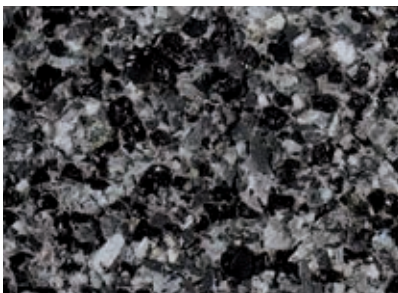

PARDAK® 110

Breccia Nero

Breccia Grigio

Breccia Marrone

Breccia Ambrogio

Breccia Giallo

Breccia Cottrio

Tagenta Type C

Tagenta Type D

Tagenta Type A

Grey

Umber Grey

Due to the printing technique the colours may differ slightly.

WHAT IF THE WORLD WERE TWICE AS BIG?

It can be, as far as we're concerned. Our world, twice as big. A world that we are helping to design and construct perfectly with our roof slab systems. Our many years of experience have made us the number one expert in rooftop paving. For sustainable roofs, livable roofs for socialising.

zoontjens.com

**THIS IS BRECCIA NERO.
THE COLOUR, THE TEXTURE
AND THE ORIGINAL SIZE. WE
WOULD LIKE TO SHOW YOU
OUR COLOUR SAMPLES IN
REAL LIFE SO YOU WILL GET
THE FULL PICTURE. AND SO
YOU CAN JOIN US IN STRIVING
FOR HIGHER GROUNDS.**